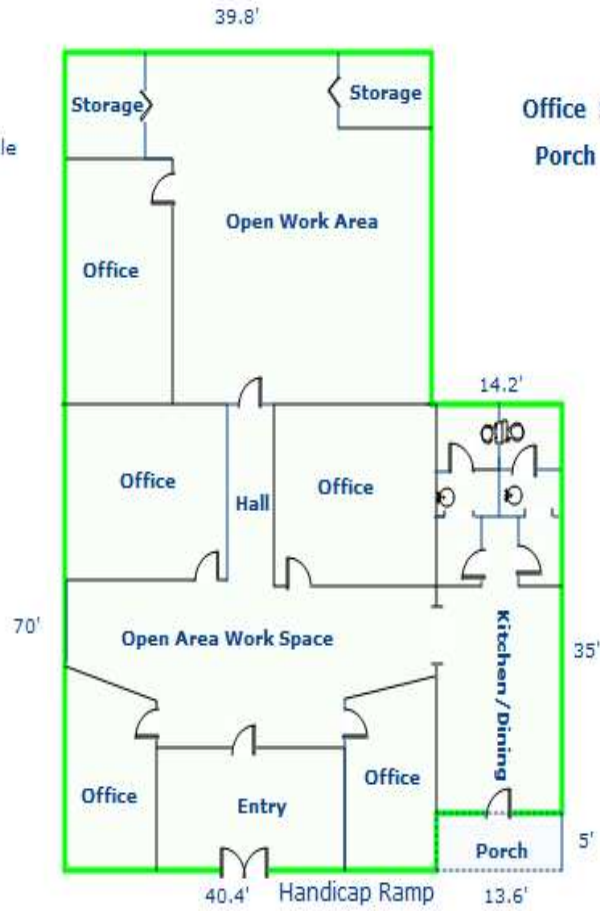

# "CORRECT SKETCH"

Interior Layout Is Not to Scale

Office Space - 3286 Sq Ft  
Porch - 68 Sq. Ft.

Measurements Are Assumed To Be Correct But Are Not Guaranteed